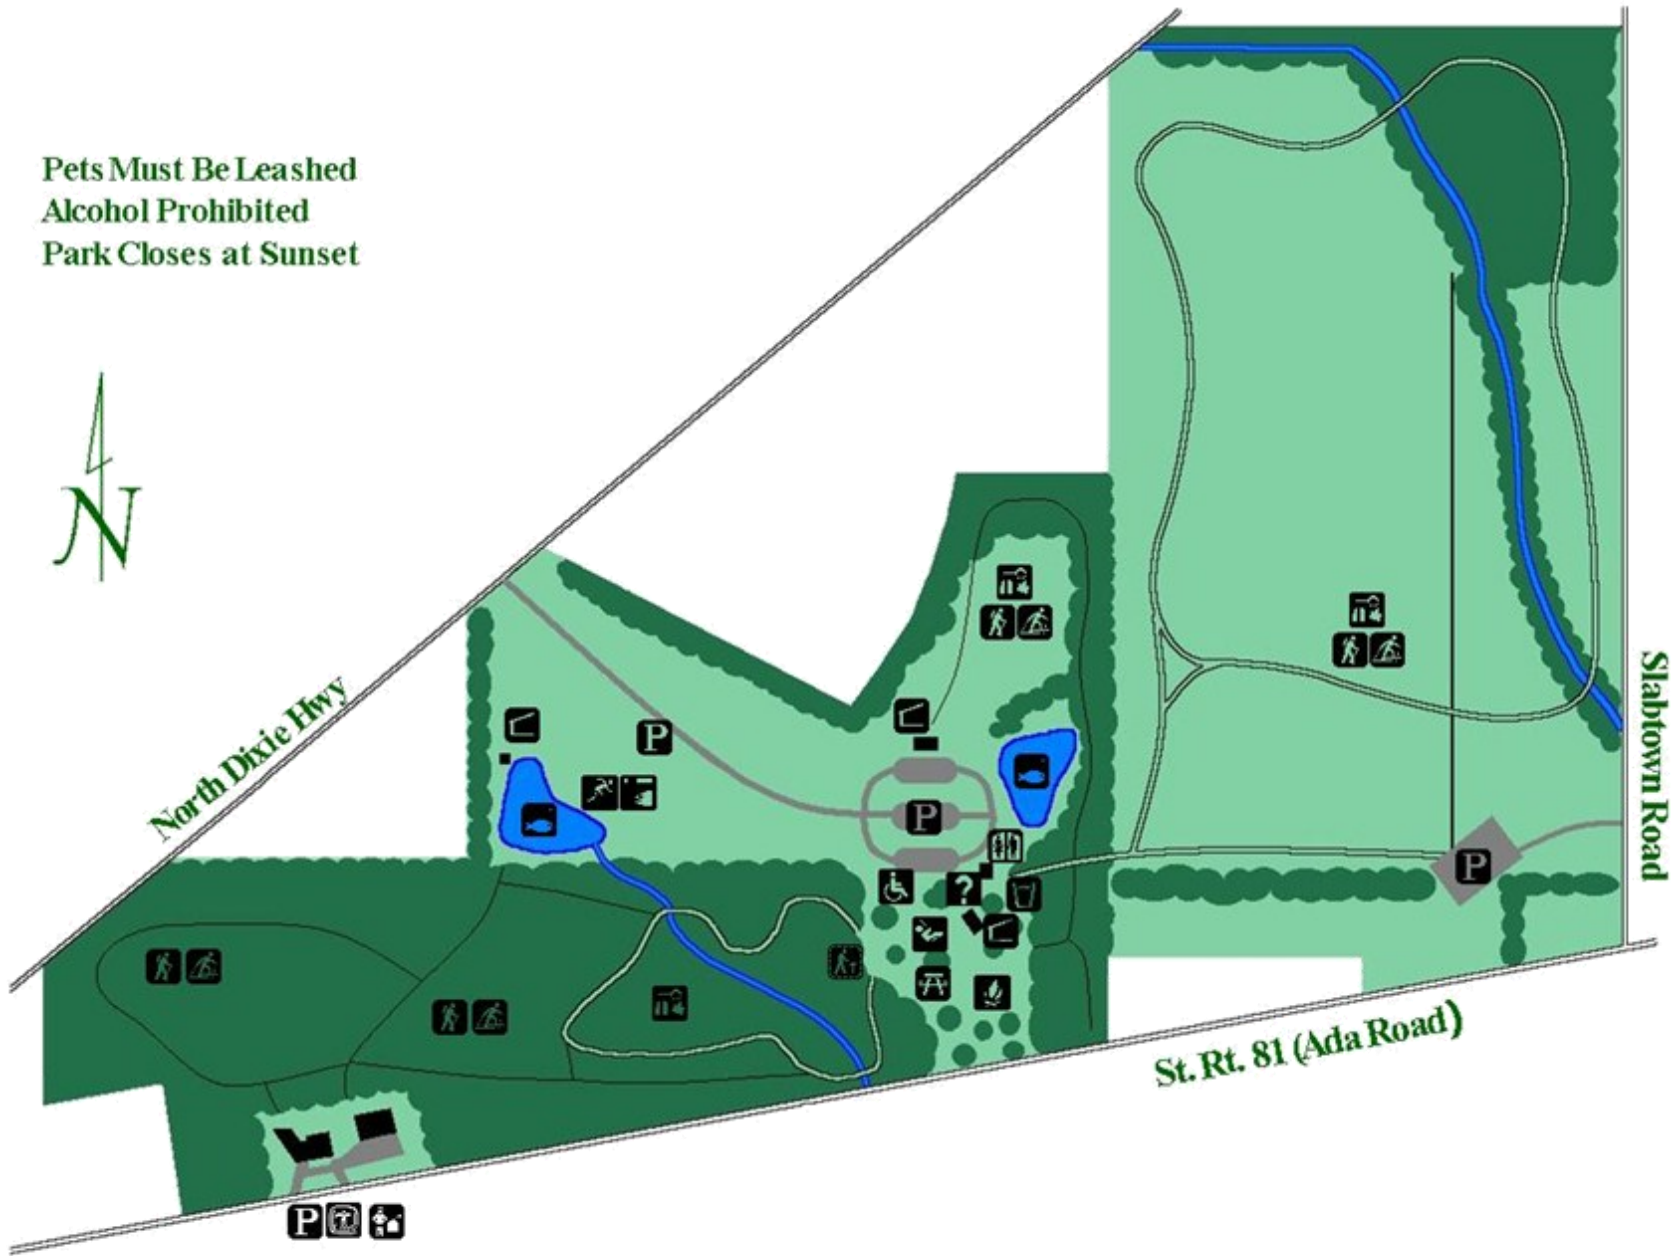

Pets Must Be Leashed  
Alcohol Prohibited  
Park Closes at Sunset

North Dixie Hwy

Slabtown Road

St. Rt. 81 (Ada Road)