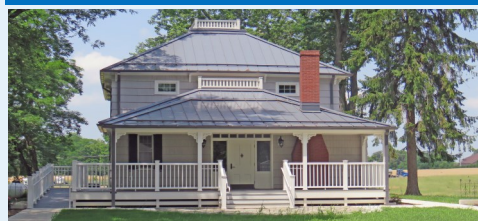

Lauer Barn - \$150—5 hrs., \$30/
each additional hour

Pergola - 10 am to 2 pm or 3 p.m. to
7 p.m. - \$50

Celebration Garden Venue - \$100
(Includes Pergola)

Erie Shelter at Ottawa Metro Park

West Shelter at Hermon Woodlands

North Barn at the Allen County Farm Park

Lauer Barn at Lauer Historical Farm

Lauer House at Lauer Historical Farm